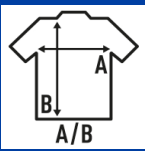

Details:

- Double needle stitching in sleeves and bottom hem for extra durability.
- Ribbed collar with elastane.
- Shoulder-to-shoulder taping
- Removable label

Composition:

- GM - 85% Cotton / 15% Viscose

100% preshrunk cotton. Weight: 155 g/m². approx.

Box 50

Pack 50

SIZE

EU	XS	S	M	L	XL	XXL	3XL	4XL	4XL	5XL	5XL
Width	48 cm 18.9"	51 cm 20.1"	53 cm 20.9"	56 cm 22"	58 cm 22.8"	61 cm 24"	66 cm 26"	68 cm 26.8"	68 cm 26.8"	72 cm 28.3"	72 cm 28.3"
Length	68 cm 26.8"	70 cm 27.6"	72 cm 28.3"	74 cm 29.1"	76 cm 29.9"	78 cm 30.7"	82 cm 32.3"	84 cm 33.1"	84 cm 33.1"	88 cm 34.6"	88 cm 34.6"